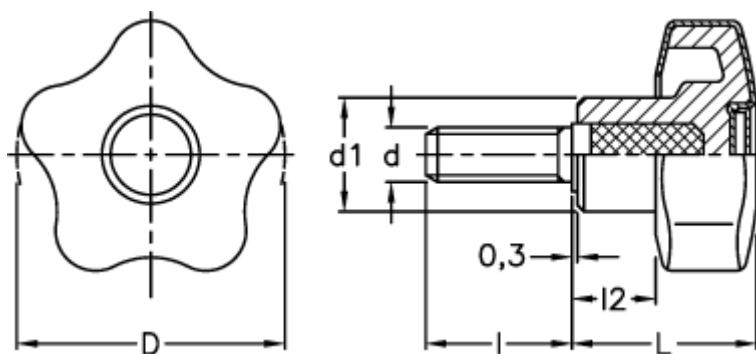

Data Sheet

Article number: 23021700836

Description: E+G Lobe knobs

VCT.77 p-M12x30 SOFT C2 RAL3000 - red cap

Measures

D	= 77
d1	= 26.0
d 6g	= M12
l	= 30
L	= 46.0
l2	= 21.0